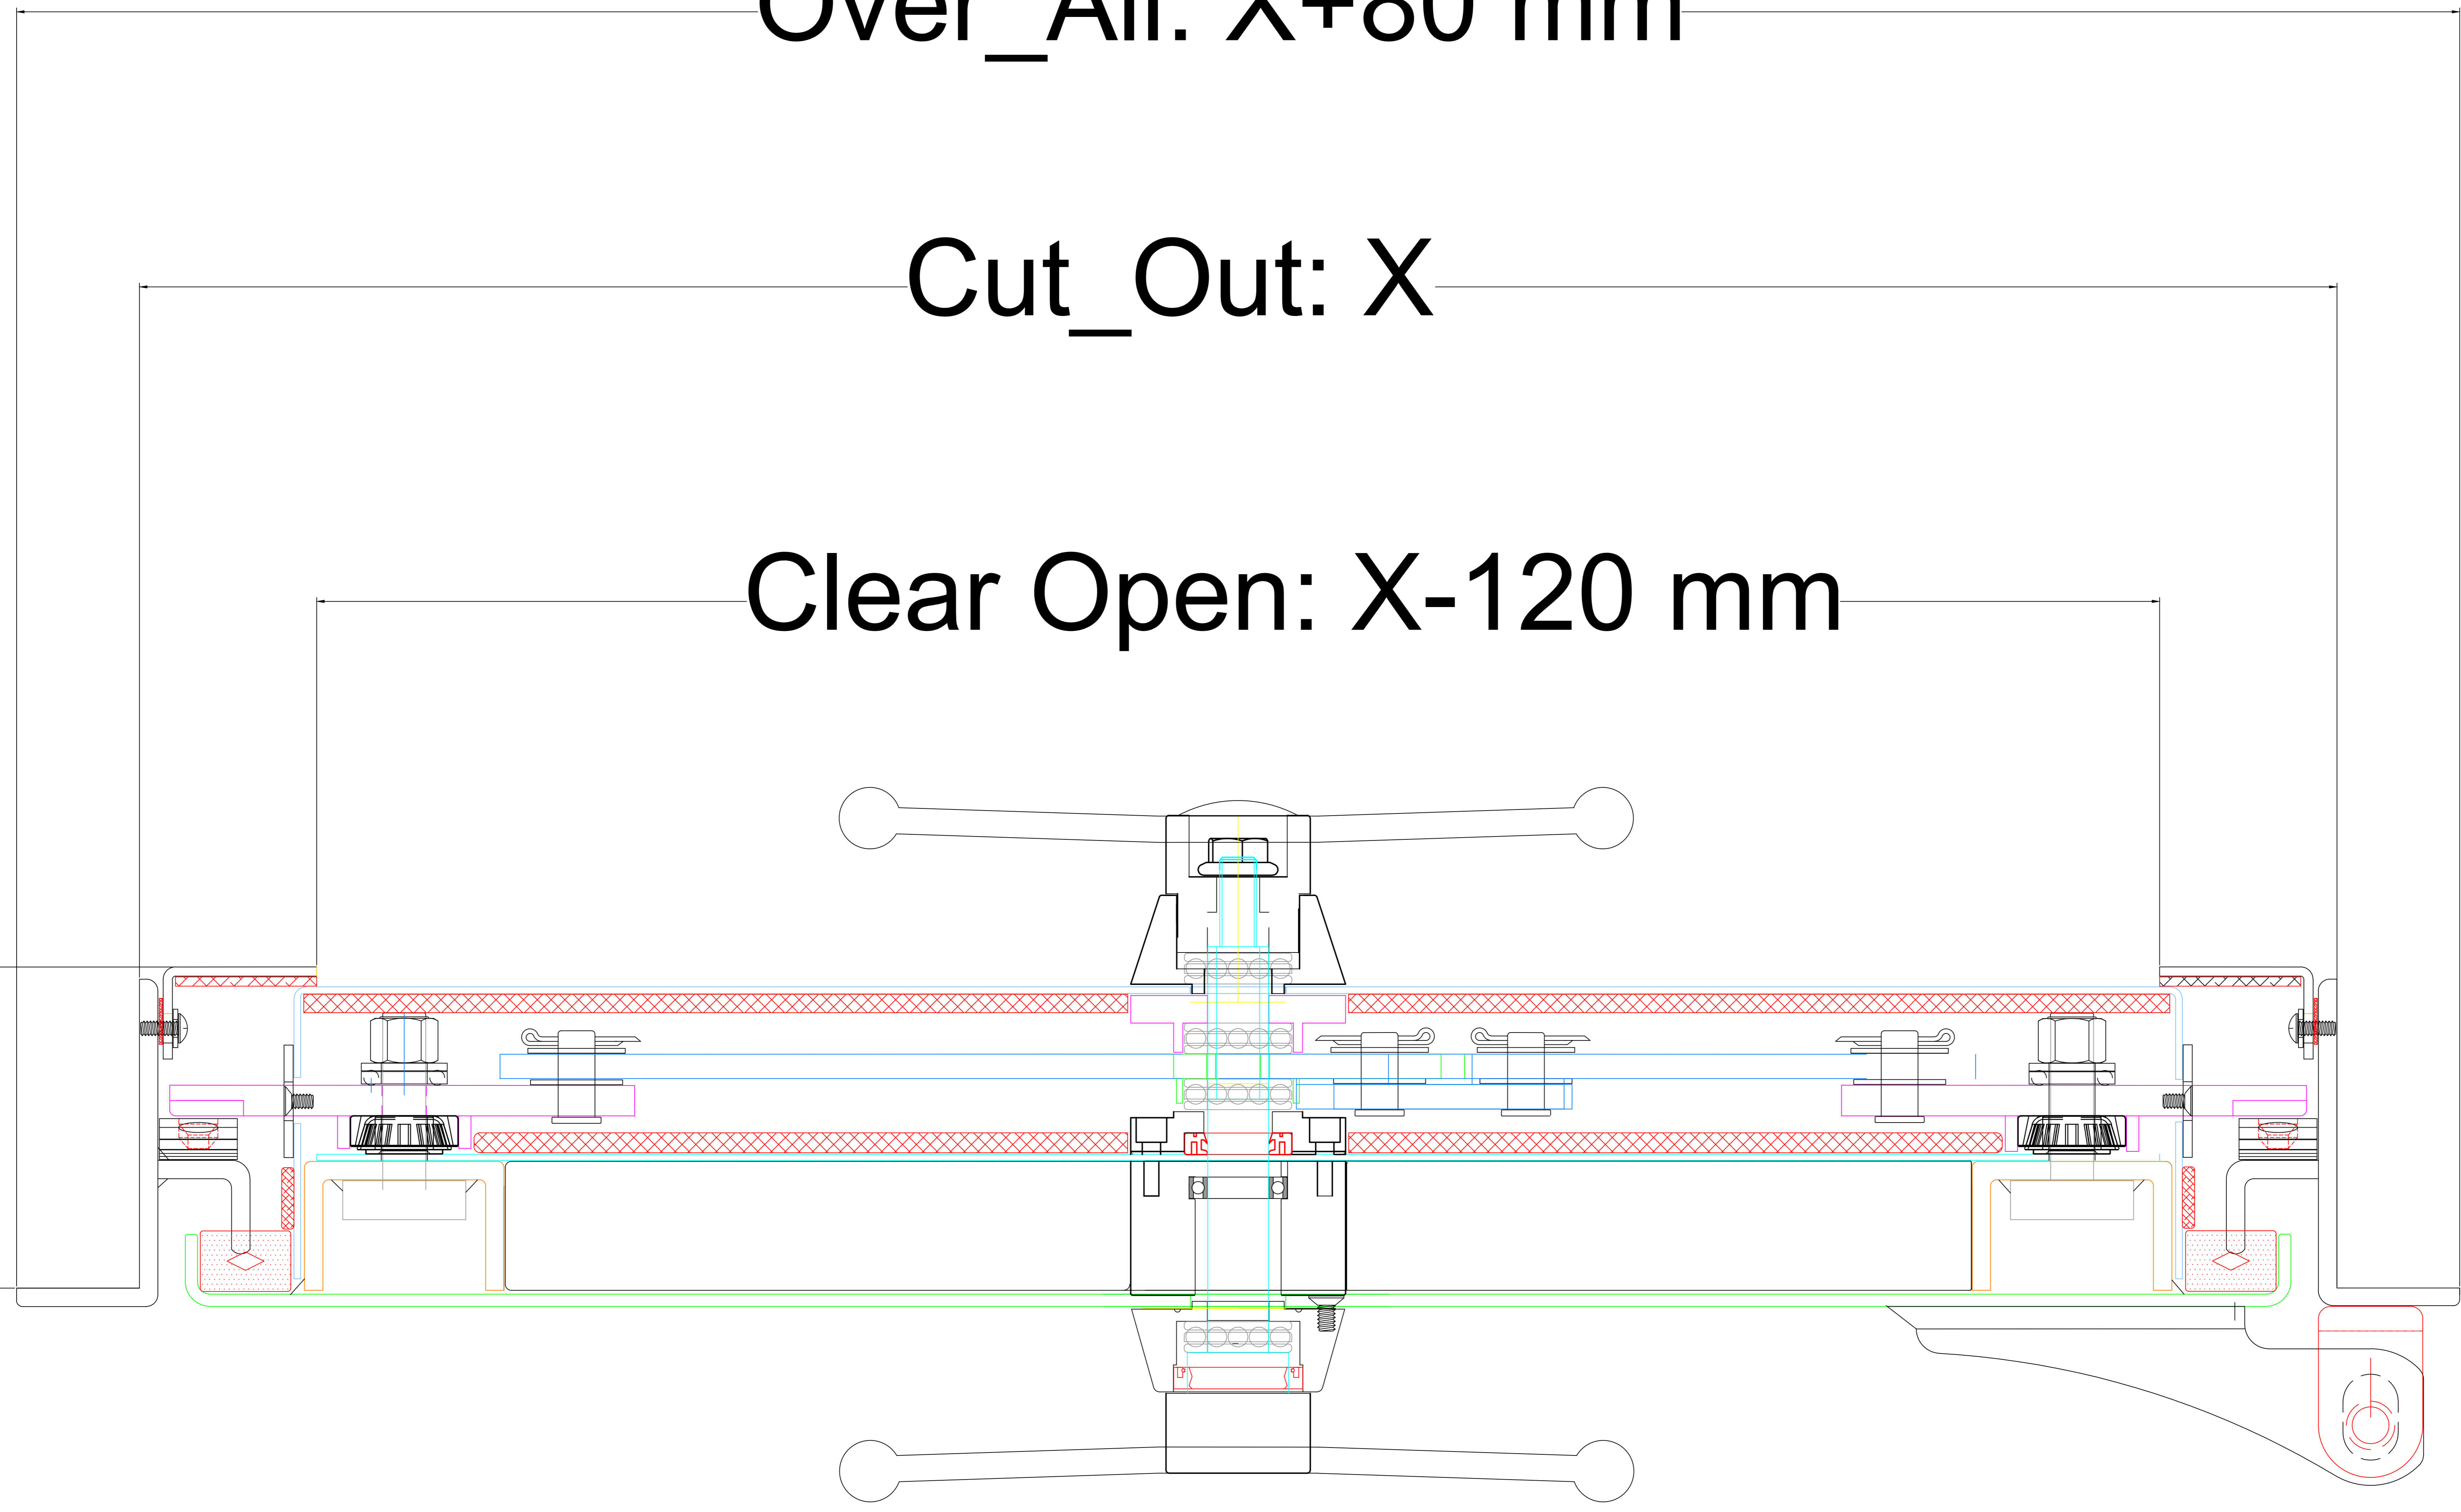

Over_All: X+80 mm

Cut_Out: X

Clear_Open: X-120 mm

110

EXTERIOR, RH DOOR

DWTA60 series