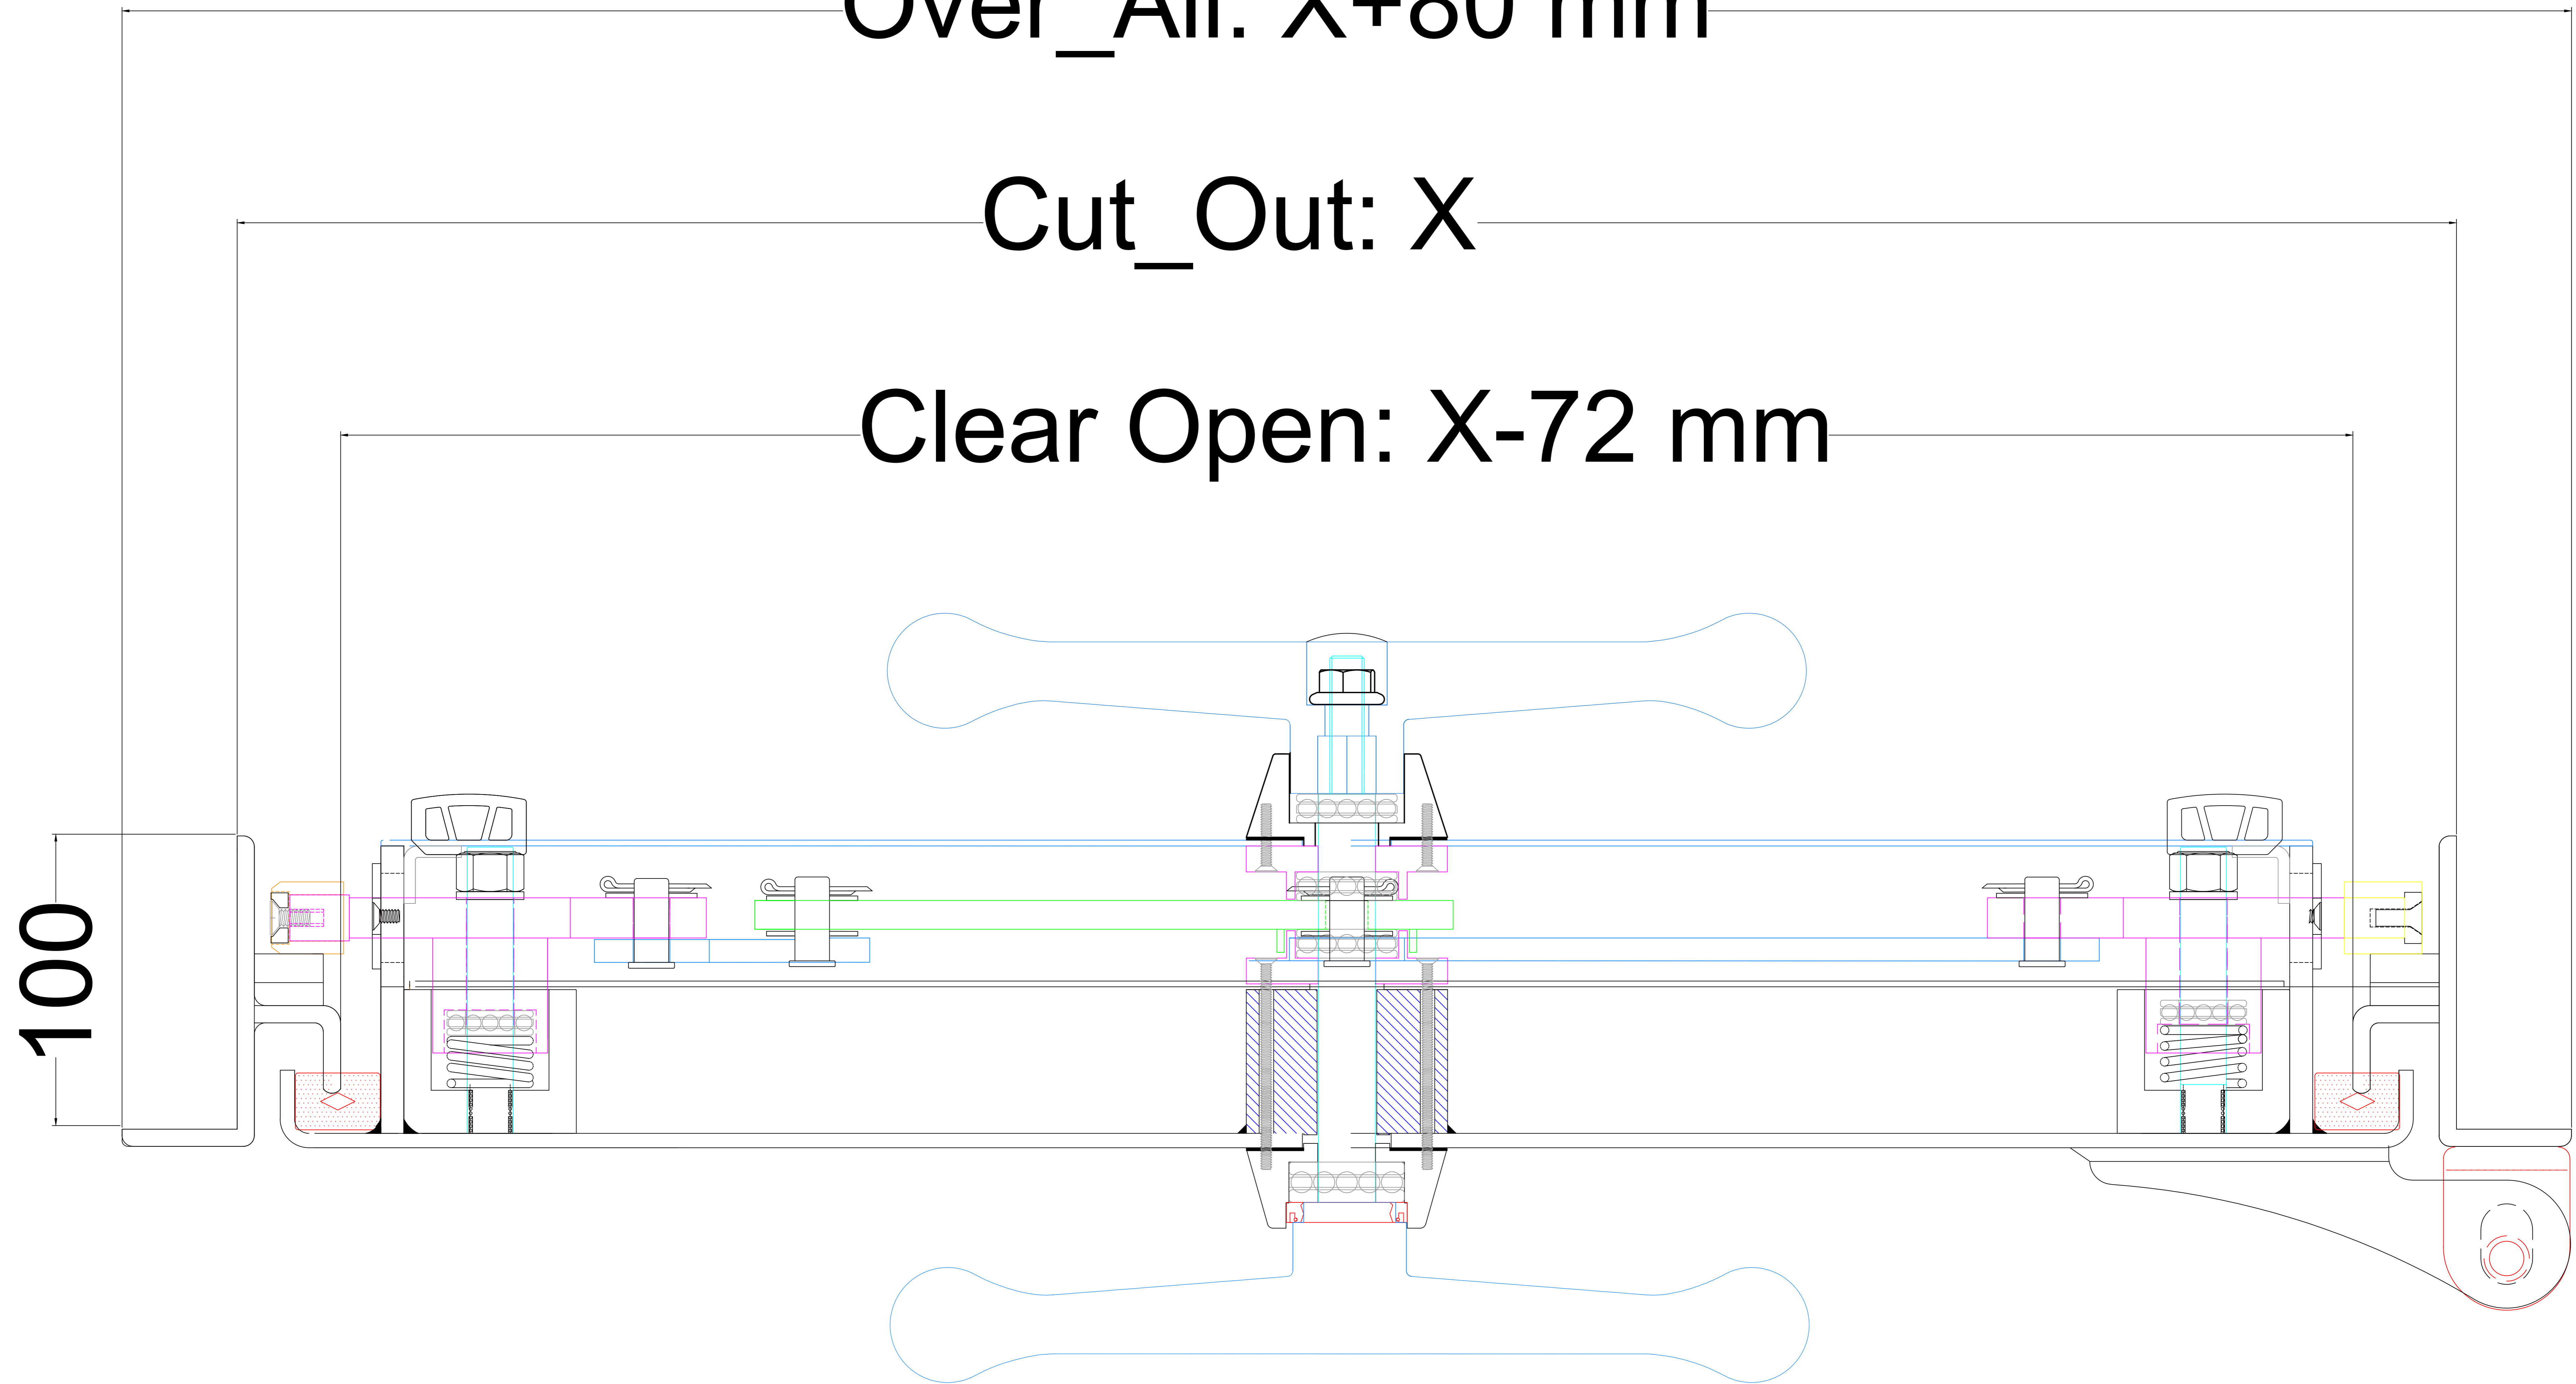

Over_All: X+80 mm

Cut_Out: X

Clear_Open: X-72 mm

EXTERIOR, RH DOOR

DWTFLST2 series